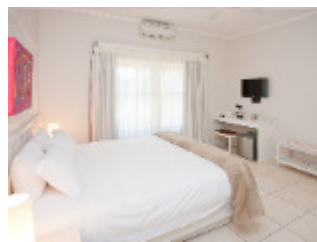

Amenities

- Air conditioning in all rooms
- Satellite TV in all rooms
- Coffee and tea making facilities
- Electronic safes
- Hair dryers
- Complimentary WiFi
- Secure parking
- Laundry facilities
- Credit Card