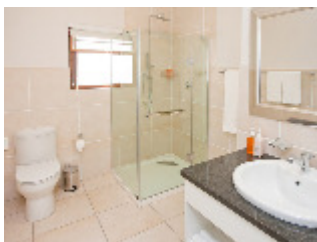

Amenities

- Air conditioning in all rooms
- Satellite TV in all rooms
- Coffee and tea making facilities
- Electronic safes
- Hair dryers
- Complimentary WiFi
- Secure parking
- Laundry facilities
- Credit Card